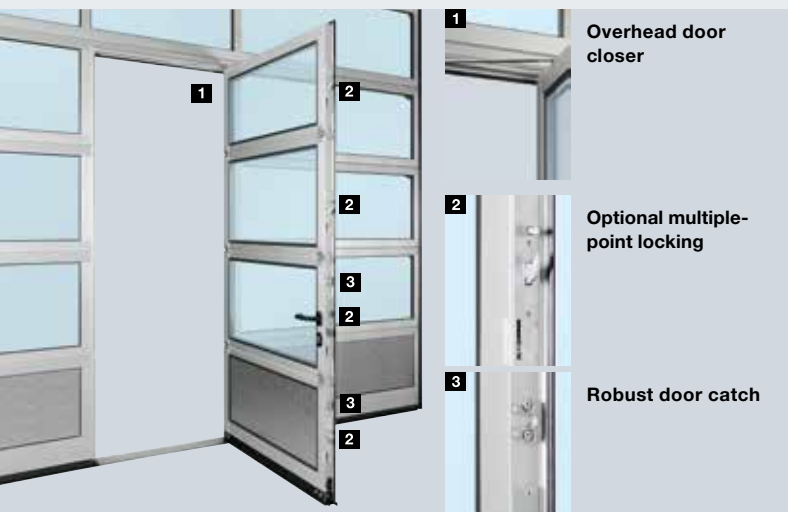

Industrial Sectional Door SPU F42

World's first: with wicket door with trip-free threshold and construction with thermal break

Wicket doors with trip-free threshold

As a fully-fledged escape route

Trip-free passage

Wicket doors with trip-free thresholds pose less of a risk for persons stumbling and injuring themselves. Tool cars or trolleys can easily pass over the very flat stainless steel threshold with rounded edges.

The wicket door with trip-free threshold has many benefits:

- The sectional door does not need to be opened for pedestrian traffic.
- It reduces the risk of tripping up and makes it easier to wheel things through.
- Power-driven doors feature a leading photocell VL 2 with two sensors which causes the door to reverse on encountering an obstruction well before contact is made.
- The wicket door contact ensures that the main door can only be opened when the wicket door is closed.

905 / 940 mm clear passage width as standard

Under certain circumstances, the wicket door with trip-free threshold, with its clear passage width of 905 mm (depth 67 mm) or 940 mm (depth 42 mm), fulfils the requirements of an escape door and for barrier-free construction.